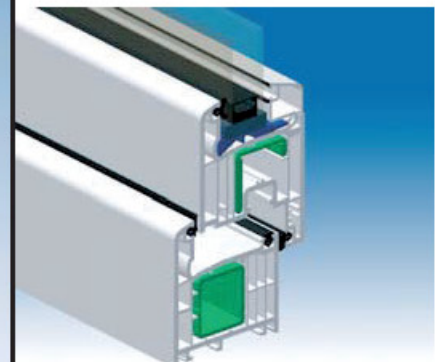

Design variety

An exceptionally adaptable and comprehensive product range allows structural variations with various wing and glass strip designs.

The surfaces are easy to clean and weatherproofed.

Sound protection + security

The interplay between the high quality profile, metal fittings and the functional glasses for sound protection, allows comfortable living in any kind of environment. The individual security requirements can be fulfilled through special metal fittings and glass types.

Glass strength

Depending on the profile combination, glass from 4-40mm may be used.

Metal fittings

High quality designed metal fittings and the arrangement between the sealed surfaces ensure optimal corrosion protection. With minimal maintenance, worry free use of the windows and doors is guaranteed.

Ideal for renovation

Installation time and damages, which often occur during installation, are minimized through precisely fitted profile depths.

Door styles

The specially constructed synthetic profiles with exceptionally solid steel reinforcements allow the production of house doors in various styles and surfaces. Individually requirements of comfort, security and design can be fulfilled by completely customized products. Requests for further style variations of window-doors such as large openings or barrier free access will be considered.

Why not put special accent on style and colour? Choose your desired window from a wide range of design-profiles. Decide upon your own window architecture depending on your personal taste and building style.

Wood and colour-patterns

Either be it a wood-decor or a single colour – you can select from over 30 colour variations and choose the matching sealing colour in black or grey.