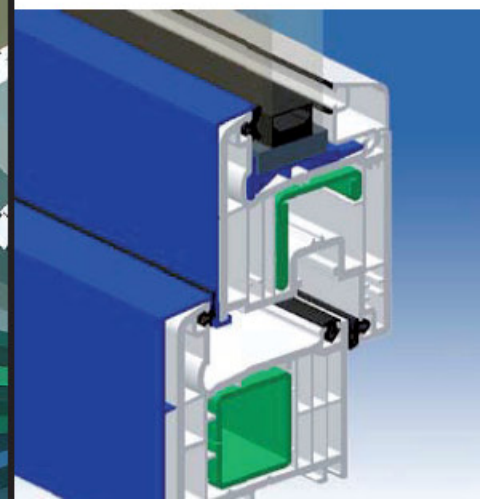

ROPLASTO | ALU-CLIP 5K

Clipped aluminium covers on the outside do not only express an exclusive look to your windows, but also provide perfect surface characteristics. You can choose the matching colour from the entire RAL colour range.