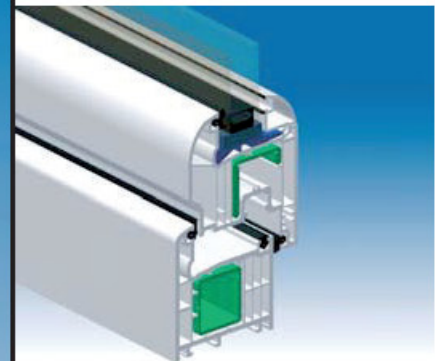

Design variety

An exceptionally adaptable and comprehensive product range allows structural variations with various wing and glass strip designs.

The surfaces are easy to clean and weatherproofed.

Sound protection + security

The interplay between the high quality profile, metal fittings and the functional glasses for sound protection, allows comfortable living in any kind of environment. The individual security requirements can be fulfilled through special metal fittings and glass types.

Glass strength

Depending on the profile combination, glass from 4-40mm may be used.

Metal fittings

High quality designed metal fittings and the arrangement between the sealed surfaces ensure optimal corrosion protection. With minimal maintenance, worry free use of the windows and doors is guaranteed.

Ideal for renovation

Installation time and damages, which often occur during installation, are minimized through precisely fitted profile depths.

Door styles

The specially constructed synthetic profiles with exceptionally solid steel reinforcements allow the production of house doors in various styles and surfaces. Individually requirements of comfort, security and design can be fulfilled by completely customized products. Requests for further style variations of window-doors such as large openings or barrier free access will be considered.

Why not put special accent on style and colour? Choose your desired window from a wide range of design-profiles. Decide upon your own window architecture depending on your personal taste and building style.

Wood and colour-patterns

Either be it a wood-decor or a single colour – you can select from over 30 colour variations and choose the matching sealing colour in black or grey.