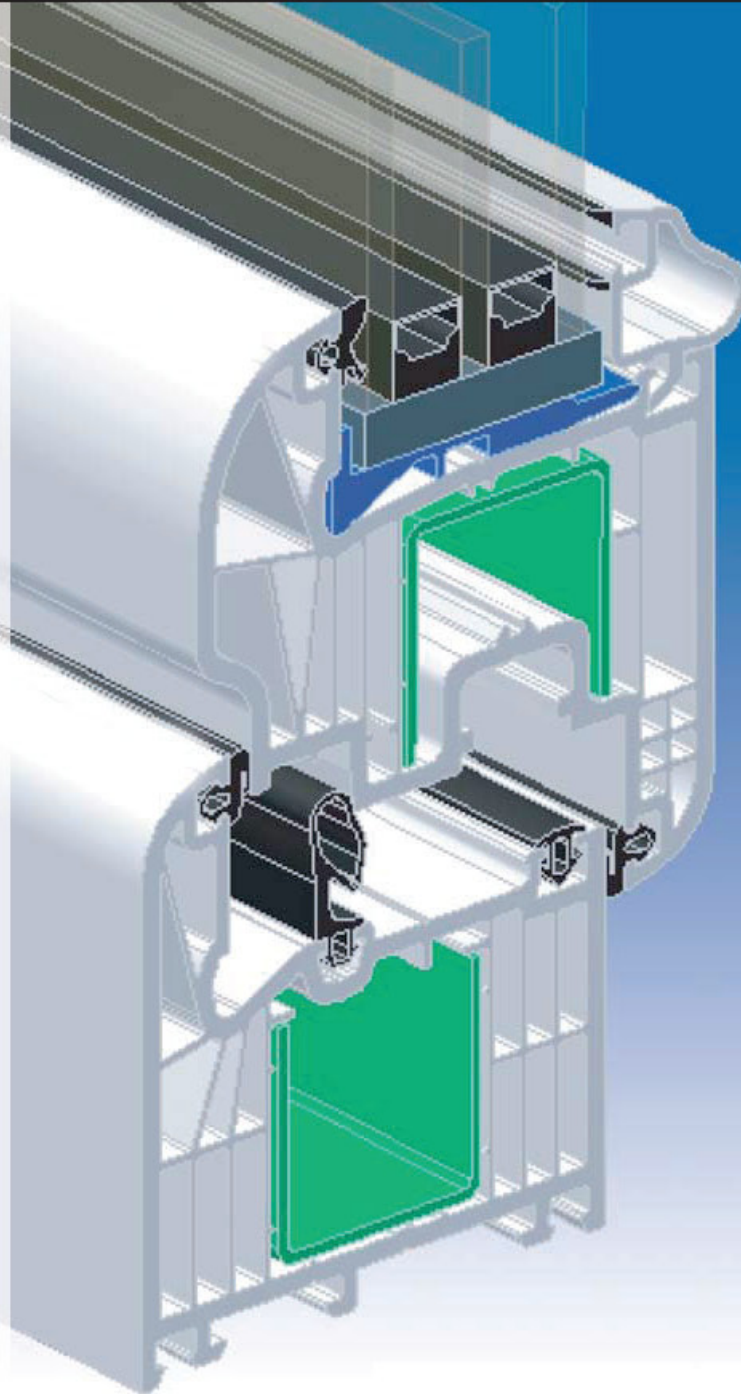

Easy to clean surfaces

Rounded edges give the profiles a soft, floating appearance. They are easy to clean, long lasting, weatherproof and have excellent dimensional stability.

Security

Perfectly matched to each other, metal fittings, glass and profile offer the security you need.

Noise protection

Depending on your house location and your needs, we would gladly consult you in the choice of suitable glasses.

Vitrification strengths

4 – 40mm depending on the profile combination.

Reliable construction

The corrosion protected metal fittings lay between the gasket levels.

Joining dowels and clips are located in the same level and provide a powerful connection.

ROPLASTO | SWINGLINE 7K

Perfectly rounded frame and sash with 7 chambers can be combined with different design glazing beads. Top-design meets top-technology.